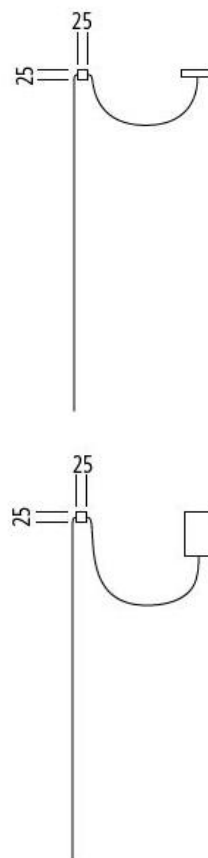

Ord. No.: FG-P-DA-Farbe (s,w,g)