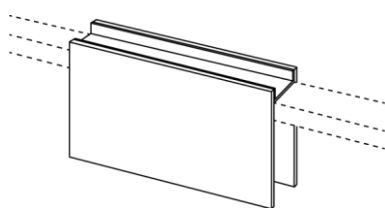

Accessories / Options for all >>LEICHTSINN<< Pendant lights

Acrylic glass shade, circular (piece) // Ord. no.: *LS-G-45-R* 29,-
Ø 50*45mm

Opal glass shade, rectangular, two sizes, hand-sanded, matt / polished (piece) 58,-
(Not available for black- or white-coated light)

25*70mm:
Ord. no.: *LS-G-2570-m*
Ord. no.: *LS-G-2570-p*

40*70mm
Ord. no.: *LS-G-4070-m*
Ord. no.: *LS-G-4070-p*