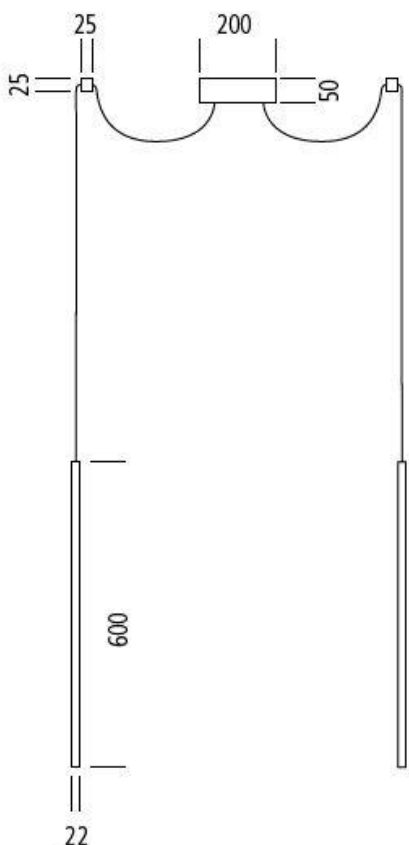

LED LIVING AREA LIGHTS

2 Pendant light Freigeist with Canopy single structure + ceiling hangers

Ord. No.: FG-P-600-2-s-AR-Farbe (swg)

Ord. No.: FG-P-270-2-s-AR-Farbe (swg)