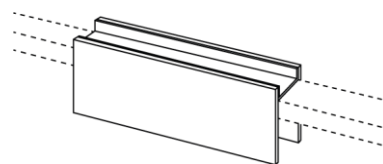

Accessories / Options for all >>LEICHTSINN<< Pendant lights

Acrylic glass shade, circular (piece) // Ord. no.: *LS-G-45-R* 29,-
Ø 50*45mm

Opal glass shade, rectangular, two sizes, hand-sanded, matt / polished (piece) 58,-
(Not available for black- or white-coated light)

25*70mm:
Ord. no.: *LS-G-2570-m*
Ord. no.: *LS-G-2570-p*

40*70mm
Ord. no.: *LS-G-4070-m*
Ord. no.: *LS-G-4070-p*