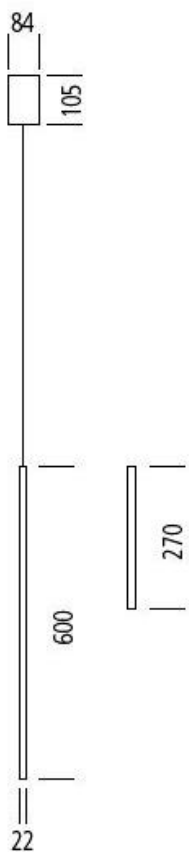

LED LIVING AREA LIGHTS

Pendant light Freigeist with Canopy single structure

Ord. No.: FG-P-600-1-s-EA-Farbe (s,w,g)
Ord. No.: FG-P-270-1-s-EA-Farbe (s,w,g)

Pendant light Freigeist with Canopy single installation