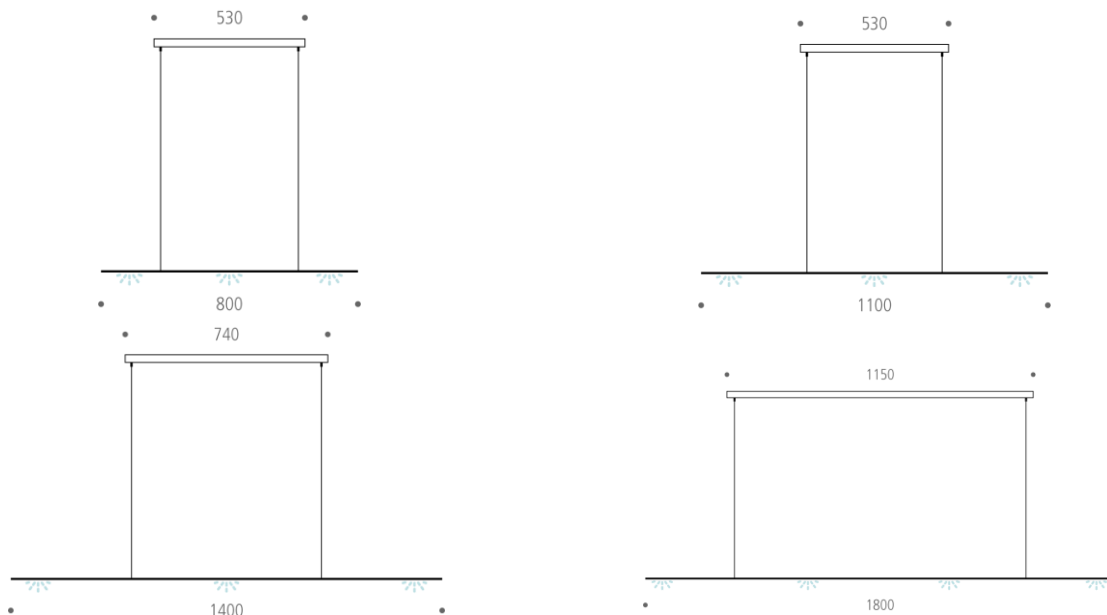

LED LIVING AREA LIGHTS

Pendant light >>LEICHTSINN<<

Article number for lights	Length mm / Number of LEDs 1	Color Lamp 2	Info LED
LS-P 1 2	800 / 3*4W 1100 / 3*4W 1400 / 3*4W 1800 / 4*4W	sb = aluminum black coated wb = aluminum white coated m= matt brushed aluminum p = high gloss polished aluminum	Power: 4W Kelvin: 2700K Lumens: 460lm Angle: 120°

<i>LS-P-800-sb</i>	1.080,-	<i>LS-P-1800-sb</i>	1.620,-
<i>LS-P-800-wb</i>	1.080,-	<i>LS-P-1800-wb</i>	1.620,-
<i>LS-P-800-m</i>	1.080,-	<i>LS-P-1800-m</i>	1.620,-
<i>LS-P-800-p</i>	1.190,-	<i>LS-P-1800-p</i>	1.620,-
<i>LS-P-1100-sb</i>	1.230,-		
<i>LS-P-1100-wb</i>	1.230,-	Installation variant possible for all models:	
<i>LS-P-1100-m</i>	1.230,-	LS-P-EBV without ceiling housing	minus 119,-
<i>LS-P-1100-p</i>	1.330,-		
<i>LS-P-1400-sb</i>	1.365,-	incl. illuminant	
<i>LS-P-1400-wb</i>	1.365,-	As Standard dimmable with phase cut	
<i>LS-P-1400-m</i>	1.365,-	Apple Homekit, Casambi, DALI or PUSH-dimming on request!	
<i>LS-P-1400-p</i>	1.465,-