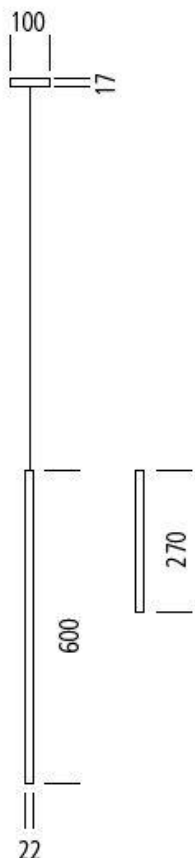

Ord. No.: FG-P-600-1-s-EE-Farbe (s,w,g)
Ord. No.: FG-P-270-1-s-EE-Farbe (s,w,g)