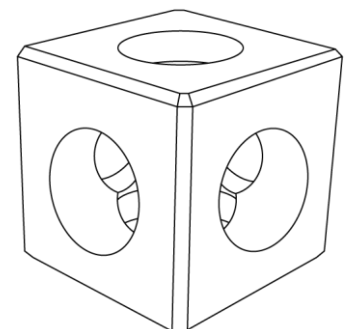

As standard dimmable with phase cut

Candle holder >>ANALOG<< *

Yellow sandstone for one candle // 1 candela

Ord. no.: *AM-002* 49,-/2 pieces

* only available on the LIEHT online shop (www.lieht-shop.com)

LED LIVING AREA LIGHTS