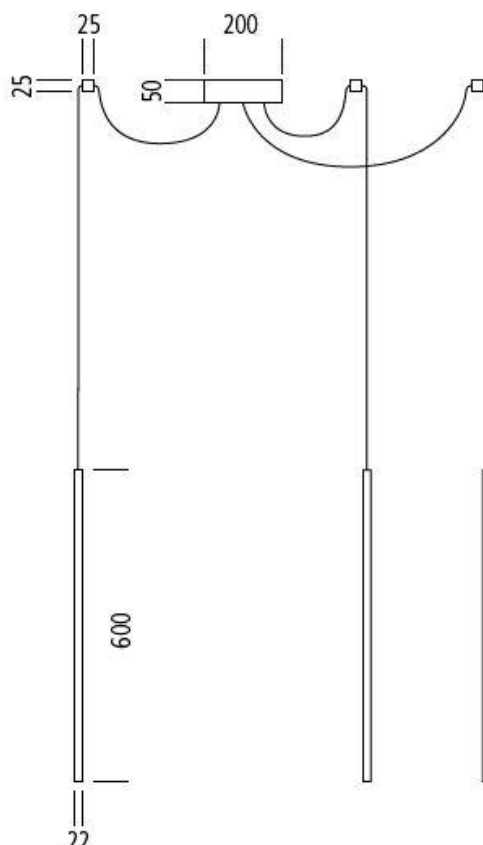

Opal glass shade, rectangular, two sizes, hand-sanded, matt / polished (piece) 58,-
 (Not available for black- or white-coated light)

25*70mm:
 Ord. no.: *LS-G-2570-m*
 Ord. no.: *LS-G-2570-p*

40*70mm
 Ord. no.: *LS-G-4070-m*
 Ord. no.: *LS-G-4070-p*

Pendant light >>FREIGEIST<<

Order number for light set	Length lamp ①	Number of lights ②	Color lamp ③	Canopy ④	Color Canopy ⑤
FG-P ① ② ③ ④ ⑤	600 270	1 2 3	s = black w = white g = grey	EA = Single Structure EE = Single Installation AR = Structure 2/3 round	s = black w = white g = grey

LED LIVING AREA LIGHTS

Order numbers for options

Ceiling Hanger for Pendant light FREIGEIST Ø30mm length 20mm; coated surface

FG-P-DA-g	19,-
FG-P-DA-s	19,-
FG-P-DA-w	19,-

Lens Intense for Pendant light FREIGEIST Ø50mm plan-convex